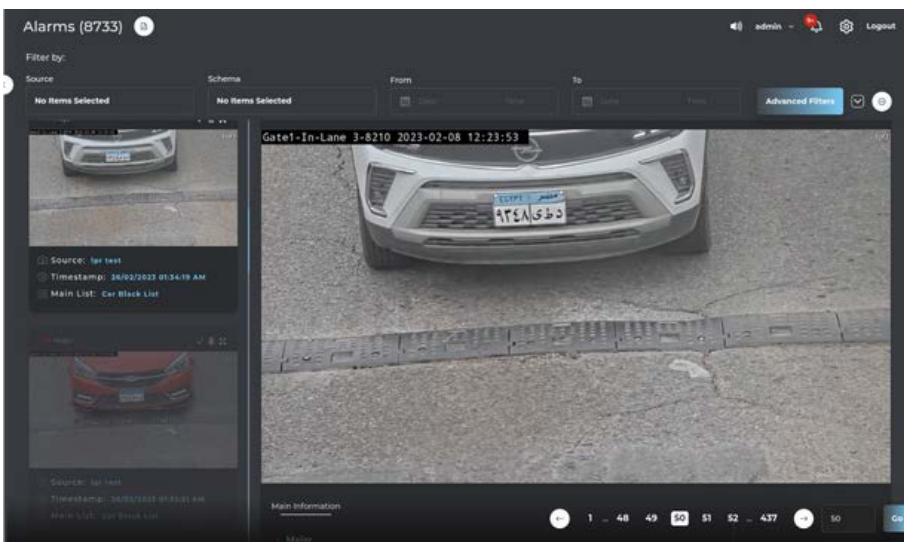

# AvidBeam's Comprehensive Dashboard

Comprehensive View

Custom Queries

Fast Advanced Search

Customizable Layout

Custom Reports

Custom Widgets

The 'New Widget' form includes fields for 'Widget Name', 'Configuration' (with a 'Distribution' checkbox), 'Sources' (with a 'Distribution' checkbox), and 'Analytic Type' (with a dropdown menu).