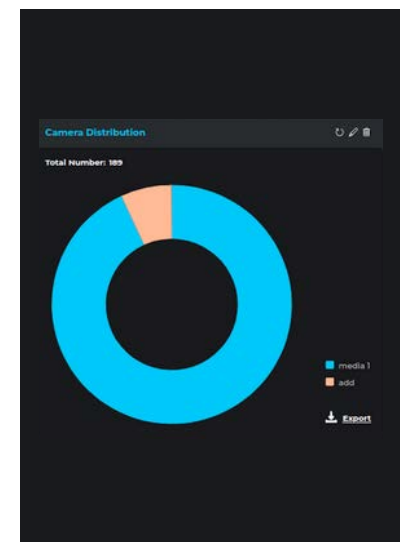

# AvidBeam's Comprehensive Dashboard

Comprehensive View

Custom Queries

Fast Advanced Search

Customizable Layout

Custom Reports

Custom Widgets

The 'New Widget' form includes fields for 'Widget Name', 'Configuration' (with a 'Distribution' checkbox), 'Sources' (with a 'Distribution' checkbox), and 'Analytic Type' (with a dropdown menu).