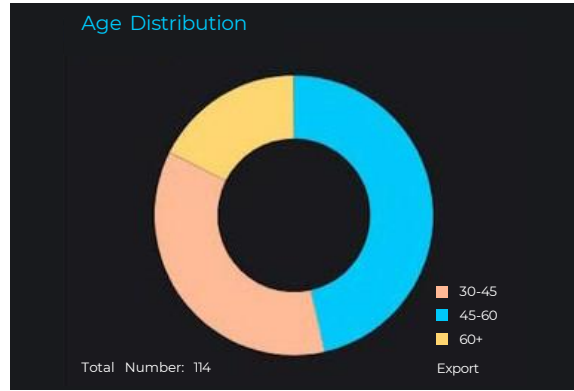

Age/Gender Distribution