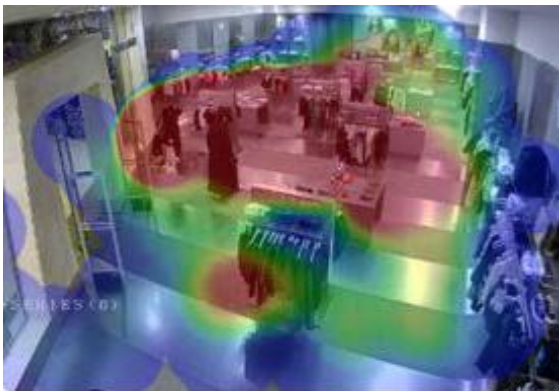

AvidBeam Solutions Can Help You Transform Your Business Operations, Safety and Security Challenges

- ◆ Visitor Count
- ◆ Visitor Gender & Age Distribution
- ◆ Customer Flow & Distribution Analysis
- ◆ Heat Map Analysis
- ◆ Cashier Queue Management
- ◆ Correlation among Advertising Campaigns & Customer Count
- ◆ Visit Pathway Analysis
- ◆ Manage Store/Mall Occupancy
- ◆ Access Density Analysis (access volumes based on time-of-day)
- ◆ Customer Traffic Forecast Based on Historical Data
- ◆ Graphical Representation of Data
- ◆ Diversified Set of Configurable Alarms

Visitor Count

Age/Gender Distribution

Heat Map Analysis

Area Density Analysis

AvidBeam's Comprehensive Dashboard

- Comprehensive View
- Customizable Layout
- Custom Queries
- Custom Reports
- Fast Advanced Search
- Custom Widgets