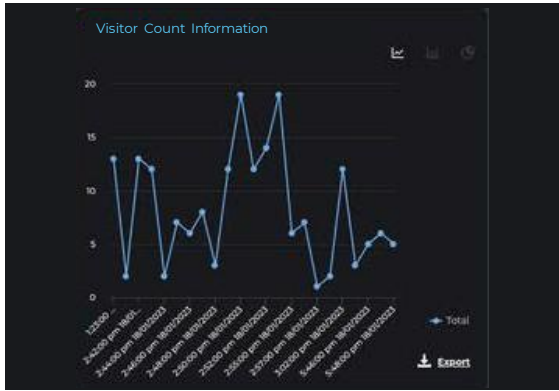

Efficiency

Optimization

GenAI-enabled Turn videos into language

Sector Challenges

✓ Safety & Security

✓ Customer Journey

✓ Increased Sales

✓ Staff Management

AvidBeam Solutions Can Help You Transform Your Business Operations, Safety and Security Challenges

- ◆ Visitor Count
- ◆ Visitor Gender & Age Distribution
- ◆ Customer Flow & Distribution Analysis
- ◆ Heat Map Analysis
- ◆ Cashier Queue Management
- ◆ Correlation among Advertising Campaigns & Customer Count
- ◆ Visit Pathway Analysis
- ◆ Manage Store/Mall Occupancy
- ◆ Access Density Analysis (access volumes based on time-of-day)
- ◆ Customer Traffic Forecast Based on Historical Data
- ◆ Graphical Representation of Data
- ◆ Diversified Set of Configurable Alarms