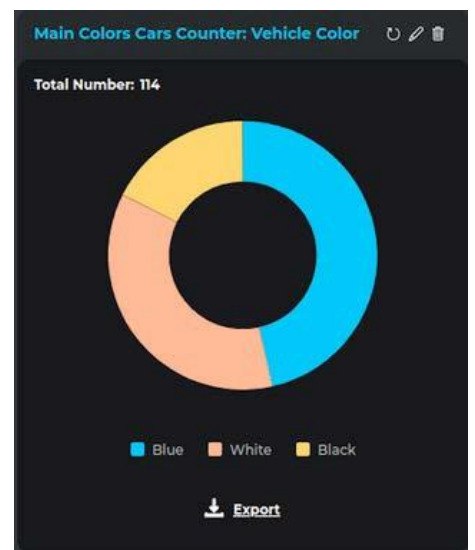

- Comprehensive View
- Customizable Layout
- Custom Queries
- Custom Reports
- Fast Advanced Search
- Custom Widgets

Alarms (8733)

Filter by:

Source: No Items Selected

Schema: No Items Selected

From: To: Advanced Filters

Gate-In-Lane 3-8210 2023-02-08 12:23:53

Source: ip test

Timestamp: 28/02/2023 01:34:19 AM

Main List: Car Black List