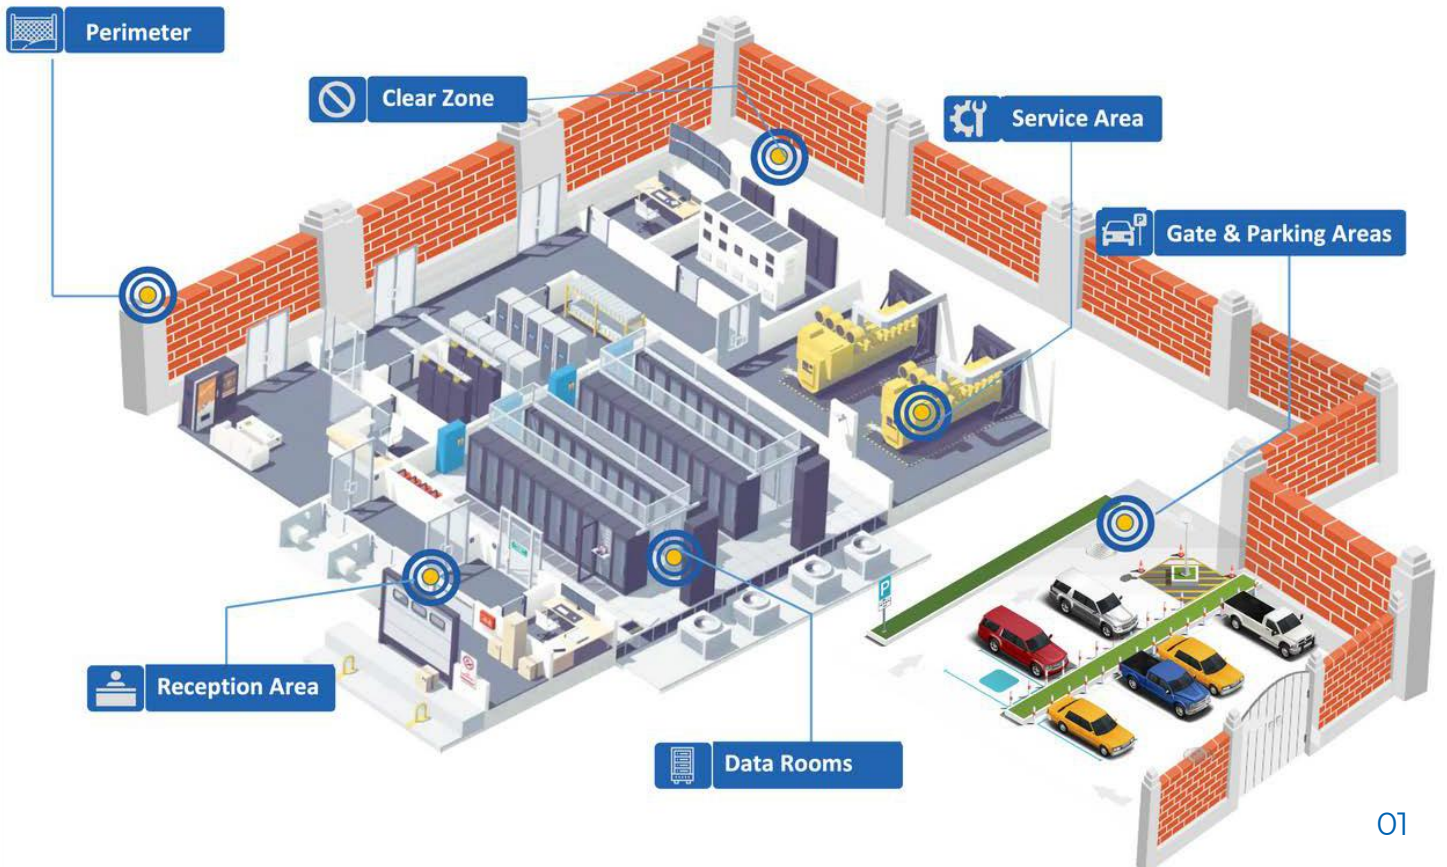

Data Center

With AvidBeam Solutions, you can enhance the security of your data center by detecting and alerting you to any suspicious behavior. As well as optimize your operations and increase efficiency by tracking employee movements. Avidbeam solutions can integrate with your existing security systems and provide you with a user-friendly dashboard.

Ease of Integration

Cost Saving

Customer Centric

Scalability & Flexibility

Efficiency Optimization

GenAI-enabled Turn videos into language

Solution Benefits

- ✓ Enhanced Security
- ✓ Operational Efficiency
- ✓ Enhanced Safety
- ✓ Compliance Management