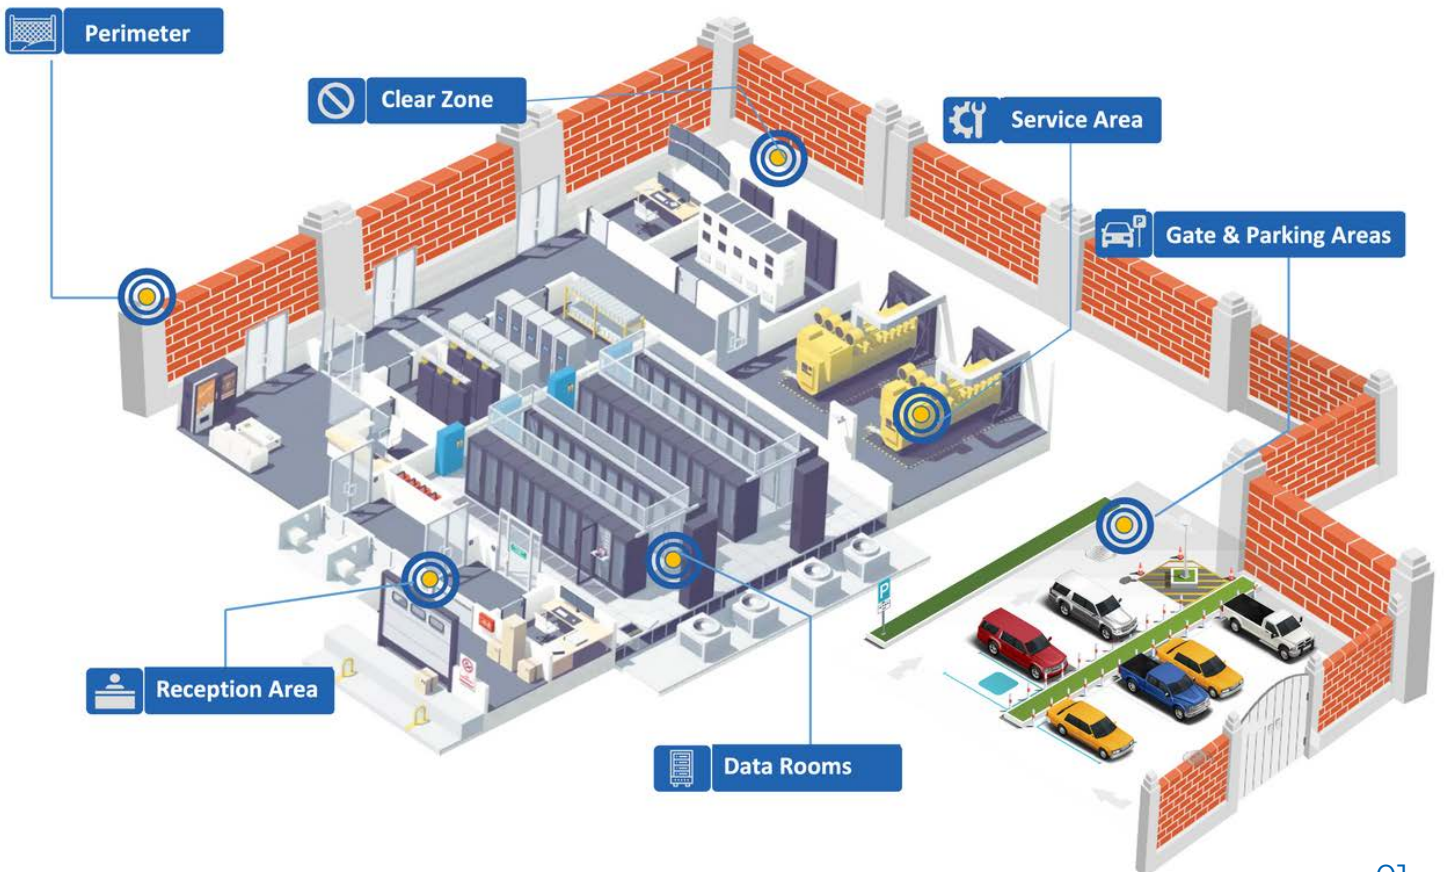

Data Center

With AvidBeam Solutions, you can enhance the security of your data center by detecting and alerting you to any suspicious behavior. As well as optimize your operations and increase efficiency by tracking employee movements. Avidbeam solutions can integrate with your existing security systems and provide you with a user-friendly dashboard.

Ease of Integration

Cost Saving

Customer Centric

Scalability & Flexibility

Efficiency Optimization

Solution Benefits

- ✓ Enhanced Security
- ✓ Operational Efficiency
- ✓ Enhanced Safety
- ✓ Compliance Management